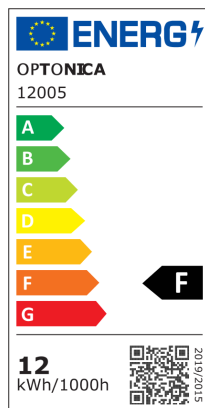

Faretto LED da incasso 12W colore nero 4000K BRIDGELUX-CHIP REGOLABILE

Potenza

12W

Colore della luce

Luce naturale

Stamps

RoHS

-80

12
kWh/1000h

Specifiche tecniche

Brand	Optonica	On/Off Cycles	25 000x
Product Code	OT1-A2	Instant On	0.1s
Power	12W	Material	Aluminium
Energy Consumption	12 kWh/1000h	Operating Frequency	50-60 Hz
Input voltage	AC220-240V	Temperature	-20°C / +40°C
Flux	960lm	Ra ≥	80
FLUX per watt	80lm/W	Life span	25 000 Hours
IP	20	Lumen maintenance at end of service life	70%
Dimmable	No	Size of product	φ100x105mm
Correlated Color Temperature	4000K	Size of package	105x105x115mm
Light Color	Luce naturale	Items per pack	1
EAN Code	3801057120058	Items per box	30
Energy Efficiency Label	F	Color Of The Shell	Black
Beam angle	24°	Warranty	2 Years