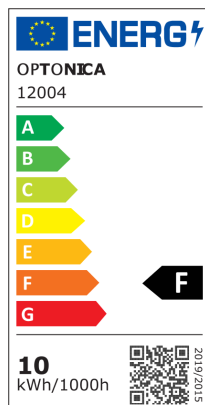

Faretto LED da incasso 10W colore bianco 3000K BRIDGELUX-CHIP

Potenza

10W

Colore della luce

Luce calda

Stamps

RoHS

-80

10
kWh/1000h

Specifiche tecniche

Brand	Optonica	On/Off Cycles	25 000x
Product Code	OT1-A2	Instant On	0.1s
Power	10W	Material	Aluminium
Energy Consumption	10 kWh/1000h	Operating Frequency	50-60 Hz
Input voltage	AC220-240V	Temperature	-20°C / +40°C
Flux	800 lm	Ra ≥	80
FLUX per watt	80lm/W	Life span	25 000 Hours
IP	20	Lumen maintenance at end of service life	70%
Dimmable	No	Size of product	φ100x65mm
Correlated Color Temperature	3000K	Size of package	110x110x80mm
Light Color	Luce calda	Items per pack	1
EAN Code	3801057120041	Items per box	50
Energy Efficiency Label	F	Color Of The Shell	White
Beam angle	90°	Warranty	2 Years