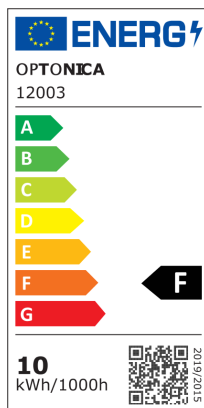

Faretto LED da incasso 10W colore bianco 4000K BRIDGELUX-CHIP

Potenza

10W

Colore della luce

Stamps

Specifiche tecniche

Brand	Optonica	On/Off Cycles	25 000x
Product Code	OT1-A2	Instant On	0.1s
Power	10W	Material	Aluminium
Energy Consumption	10 kWh/1000h	Operating Frequency	50-60 Hz
Input voltage	AC220-240V	Temperature	-20°C / +40°C
Flux	800 lm	Ra ≥	80
FLUX per watt	80lm/W	Life span	25 000 Hours
IP	20	Lumen maintenance at end of service life	70%
Dimmable	No	Size of product	φ100x65mm
Correlated Color Temperature	4000K	Size of package	110x110x80mm
Light Color	Luce naturale	Items per pack	1
EAN Code	3801057120034	Items per box	50
Energy Efficiency Label	F	Color Of The Shell	White
Beam angle	90°	Warranty	2 Years