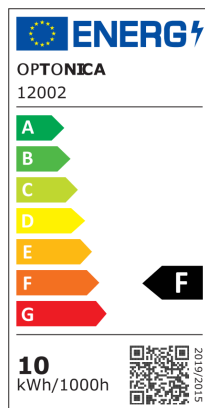

Faretto LED da incasso 10W colore nero 3000K BRIDGELUX-CHIP

Potenza

10W

Colore della luce

Luce calda

Stamps

RoHS

-80

10
kWh/1000h

Specifiche tecniche

Brand	Optonica	On/Off Cycles	25 000x
Product Code	OT1-A2	Instant On	0.1s
Power	10W	Material	Aluminium
Energy Consumption	10 kWh/1000h	Operating Frequency	50-60 Hz
Input voltage	AC220-240V	Temperature	-20°C / +40°C
Flux	800 lm	Ra ≥	80
FLUX per watt	80lm/W	Life span	25 000 Hours
IP	20	Lumen maintenance at end of service life	70%
Dimmable	No	Size of product	φ100x65mm
Correlated Color Temperature	3000K	Size of package	110x110x80mm
Light Color	Luce calda	Items per pack	1
EAN Code	3801057120027	Items per box	50
Energy Efficiency Label	F	Color Of The Shell	Black
Beam angle	90°	Warranty	2 Years