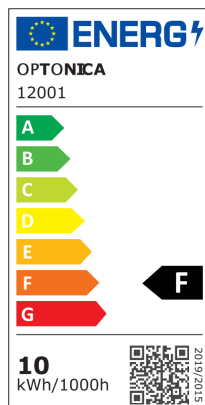

Faretto LED da incasso 10W colore nero 4000K BRIDGELUX-CHIP

Potenza

10W

Colore della luce

Luce naturale

Stamps

RoHS

-80

10
kWh/1000h

Specifiche tecniche

Brand	Optonica	On/Off Cycles	25 000x
Product Code	OT1-A2	Instant On	0.1s
Power	10W	Material	Aluminium
Energy Consumption	10 kWh/1000h	Operating Frequency	50-60 Hz
Input voltage	AC220-240V	Temperature	-20°C / +40°C
Flux	800 lm	Ra ≥	80
FLUX per watt	80lm/W	Life span	25 000 Hours
IP	20	Lumen maintenance at end of service life	70%
Dimmable	No	Size of product	φ100x65mm
Correlated Color Temperature	4000K	Size of package	110x110x80mm
Light Color	Luce naturale	Items per pack	1
EAN Code	3801057120010	Items per box	50
Energy Efficiency Label	F	Color Of The Shell	Black
Beam angle	90°	Warranty	2 Years