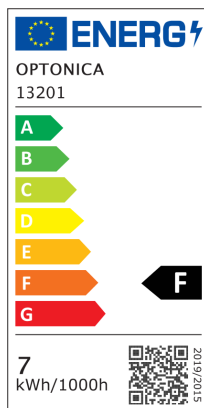

### Faretto LED da incasso/superficie - Rotondo CCT/POTENZA-SELEZIONABILE

Potenza

7W

Colore della luce

CCT

Stamps

## Specifiche tecniche

Brand	Optonica	Instant On	0.1s
Product Code	CB7-A1	Material	Plastic
Power	7W	Operating Frequency	50-60 Hz
Energy Consumption	7 kWh/1000h	Temperature	-20°C / +40°C
Input voltage	AC220-240V	Ra ≥	80
Flux	560 lm	Life span	25 000 Hours
FLUX per watt	80lm/W	Lumen maintenance at end of service life	70%
IP	20	Size of product	Φ90x25 mm
Dimmable	No	Size of package	92x40x92mm
Correlated Color Temperature	3000K/4000K/6000K	Items per pack	1
Light Color	CCT	Items per box	50
EAN Code	3801057132013	Color Of The Shell	White
Energy Efficiency Label	F	Others	3W / 5W / 7W - POWER SELECTABLE
Beam angle	60°	Warranty	2 Years
On/Off Cycles	25 000x		