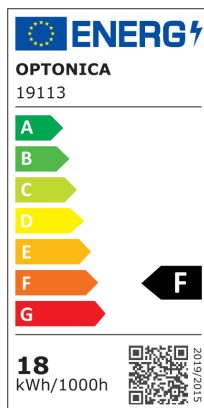

### Ventilatore da soffitto LED 18W/3CCT Bianco + telecomando

Potenza

18W

Colore della luce

CCT

Stamps

RoHS

-80

## Specifiche tecniche

<b>Brand</b>	Optonica	<b>Temperature</b>	-20°C / +40°C
<b>Product Code</b>	PD18-A5	<b>Ra ≥</b>	80
<b>Power</b>	18W	<b>Life span</b>	25 000 Hours
<b>Energy Consumption</b>	18 kWh/1000h	<b>Lumen maintenance at end of service life</b>	70%
<b>Input voltage</b>	AC100-240V	<b>Size of product</b>	Φ1067mm
<b>Flux</b>	1440lm	<b>Size of package</b>	535x327x242mm
<b>FLUX per watt</b>	80 lm/W	<b>Items per pack</b>	1
<b>IP</b>	20	<b>Items per box</b>	1
<b>Dimmable</b>	No	<b>Color Of The Shell</b>	White
<b>Correlated Color Temperature</b>	3000K-6000K	<b>Remote Control</b>	Yes
<b>Light Color</b>	CCT	<b>Motor - Rate Voltage</b>	DC24V
<b>EAN Code</b>	3801057191133	<b>Motor - Use Voltage</b>	DC18-24V
<b>Energy Efficiency Label</b>	F	<b>Motor - No load power</b>	10W MAX
<b>Beam angle</b>	120°	<b>Motor - No load speed</b>	240 RPM
<b>On/Off Cycles</b>	25 000x	<b>Motor - Noise</b>	≤50dB (≤35dB at Environment noise)
<b>Instant On</b>	0.1s	<b>Motor - Weight</b>	About 1.5 kg.
<b>Material</b>	ABS	<b>Warranty</b>	2 Years