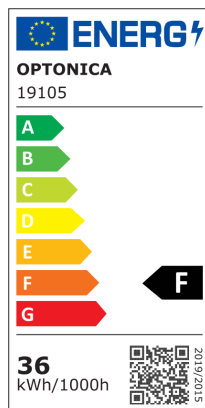

### Ventilatore da soffitto LED 36W/3CCT Nero Sottile + Telecomando

Potenza

36W

Colore della luce

CCT

Stamps

RoHS

-80

## Specifiche tecniche

<b>Brand</b>	Optonica	<b>Temperature</b>	-20°C / +40°C
<b>Product Code</b>	PD36-A5	<b>Ra ≥</b>	80
<b>Power</b>	36W	<b>Life span</b>	25 000 Hours
<b>Energy Consumption</b>	36 kWh/1000h	<b>Body Color</b>	Black
<b>Input voltage</b>	AC100-240V	<b>Lumen maintenance at end of service life</b>	70%
<b>Flux</b>	2880lm	<b>Size of product</b>	Φ1067mm
<b>FLUX per watt</b>	80 lm/W	<b>Size of package</b>	525x525x170mm
<b>IP</b>	20	<b>Items per pack</b>	1
<b>Dimmable</b>	Yes	<b>Items per box</b>	1
<b>Correlated Color Temperature</b>	3000K-6000K	<b>Remote Control</b>	Yes
<b>Light Color</b>	CCT	<b>Motor - Rate Voltage</b>	DC24V
<b>EAN Code</b>	3801057191058	<b>Motor - Use Voltage</b>	DC18-24V
<b>Energy Efficiency Label</b>	F	<b>Motor - No load power</b>	10W MAX
<b>Beam angle</b>	120°	<b>Motor - No load speed</b>	240 RPM
<b>On/Off Cycles</b>	25 000x	<b>Motor - Noise</b>	≤50dB (≤35dB at Environment noise)
<b>Instant On</b>	0.1s	<b>Motor - Weight</b>	About 1.5 kg.
<b>Material</b>	ABS	<b>Warranty</b>	2 Years