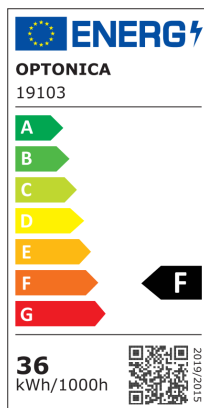

### Ventilatore a soffitto LED 36W/3CCT Bianco + telecomando

Potenza

36W

Colore della luce

CCT

Stamps

RoHS

-80

## Specifiche tecniche

<b>Brand</b>	Optonica	<b>Temperature</b>	-20°C / +40°C
<b>Product Code</b>	PD36-A5	<b>Ra ≥</b>	80
<b>Power</b>	36W	<b>Life span</b>	25 000 Hours
<b>Energy Consumption</b>	36 kWh/1000h	<b>Body Color</b>	White
<b>Input voltage</b>	AC100-240V	<b>Lumen maintenance at end of service life</b>	70%
<b>Flux</b>	2880lm	<b>Size of product</b>	Φ1067mm
<b>FLUX per watt</b>	80 lm/W	<b>Size of package</b>	525x525x170mm
<b>IP</b>	20	<b>Items per pack</b>	1
<b>Dimmable</b>	No	<b>Items per box</b>	1
<b>Correlated Color Temperature</b>	3000K-6000K	<b>Remote Control</b>	Yes
<b>Light Color</b>	CCT	<b>Motor - Rate Voltage</b>	DC24V
<b>EAN Code</b>	3801057191034	<b>Motor - Use Voltage</b>	DC18-24V
<b>Energy Efficiency Label</b>	F	<b>Motor - No load power</b>	10W MAX
<b>Beam angle</b>	120°	<b>Motor - No load speed</b>	240 RPM
<b>On/Off Cycles</b>	25 000x	<b>Motor - Noise</b>	≤50dB (≤35dB at Environment noise)
<b>Instant On</b>	0.1s	<b>Motor - Weight</b>	About 1.5 kg.
<b>Material</b>	ABS	<b>Warranty</b>	2 Years