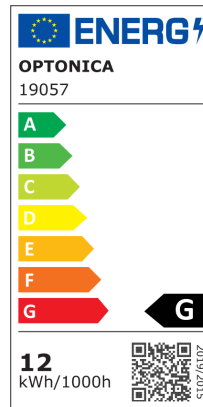

LED Innenbeleuchtung 12W Satiniertes Gold

Leistung

12W

Lichtfarbe

Stamps

Technische Spezifikation

Brand	Optonica	On/Off Cycles	25 000x
Product Code	PD12-A4	Instant On	0.1s
Power	12W	Material	ALU+ACRYLIC
Energy Consumption	12 kWh/1000h	Operating Frequency	50-60 Hz
Input voltage	AC175-265V	Temperature	-20°C / +40°C
Flux	960lm	Ra ≥	80
FLUX per watt	80 lm/W	Life span	25 000 Hours
IP	20	Lumen maintenance at end of service life	70%
Dimmable	No	Size of product	Φ210x380mm
Correlated Color Temperature	3000K	Items per pack	1
Light Color	Warmweiß	Items per box	1
EAN Code	3801057190570	Color Of The Shell	Satin Gold
Energy Efficiency Label	G	Warranty	2 Years
Beam angle	180°		