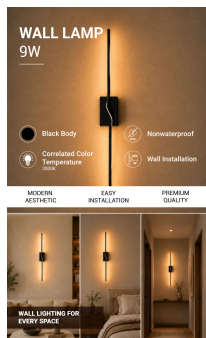

LED Lampe De Plafond 9W Noir Sable

Potenza

9W

Colore della luce

Stamps

Specifiche tecniche

Brand	Optonica	On/Off Cycles	25 000x
Product Code	PD9-A4	Instant On	0.1s
Power	9W	Material	ALU+Iron
Energy Consumption	9 kWh/1000h	Operating Frequency	50-60 Hz
Input voltage	AC175-265V	Temperature	-20°C / +40°C
Flux	720lm	Ra ≥	80
FLUX per watt	80 lm/W	Life span	25 000 Hours
IP	20	Lumen maintenance at end of service life	70%
Dimmable	No	Size of product	593 x 81 x 65 mm
Correlated Color Temperature	3000K	Items per pack	1
Light Color	Luce calda	Items per box	10
EAN Code	3801057190587	Color Of The Shell	Sand Black
Energy Efficiency Label	G	Warranty	2 Years
Beam angle	180°		