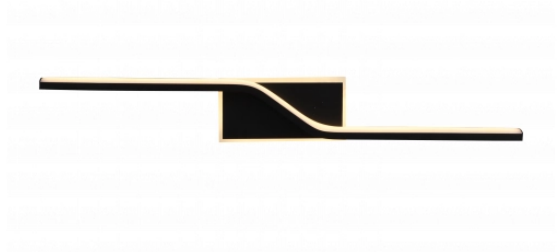

LED Lampe De Plafond 9W Noir Sable

Potenza

9W

Colore della luce

Stamps

Specifiche tecniche

Brand	Optonica	On/Off Cycles	25 000x
Product Code	PD9-A4	Instant On	0.1s
Power	9W	Material	ALU+Iron
Energy Consumption	9 kWh/1000h	Operating Frequency	50-60 Hz
Input voltage	AC175-265V	Temperature	-20°C / +40°C
Flux	720lm	Ra ≥	80
FLUX per watt	80 lm/W	Life span	25 000 Hours
IP	20	Lumen maintenance at end of service life	70%
Dimmable	No	Size of product	593 x 81 x 65 mm
Correlated Color Temperature	3000K	Items per pack	1
Light Color	Luce calda	Items per box	10
EAN Code	3801057190587	Color Of The Shell	Sand Black
Energy Efficiency Label	G	Warranty	2 Years
Beam angle	180°		