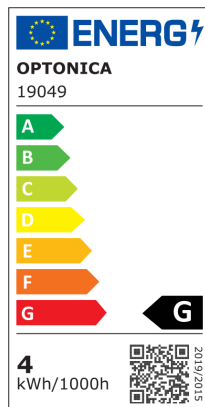

LED Lampe Suspendue 4W Noir Sable

Potenza

4W

Colore della luce

Stamps

Specifiche tecniche

Brand	Optonica	On/Off Cycles	25 000x
Product Code	PD4-A4	Instant On	0.1s
Power	4W	Material	ALU+Silica gel
Energy Consumption	4 kWh/1000h	Operating Frequency	50-60 Hz
Input voltage	AC175-265V	Temperature	-20°C / +40°C
Flux	320 lm	Ra ≥	80
FLUX per watt	80 lm/W	Life span	25 000 Hours
IP	20	Lumen maintenance at end of service life	70%
Dimmable	No	Size of product	12x20x150cm
Correlated Color Temperature	3000K	Items per pack	1
Light Color	Luce calda	Items per box	10
EAN Code	3801057190495	Color Of The Shell	Sand Black
Energy Efficiency Label	G	Warranty	2 Years
Beam angle	180°		