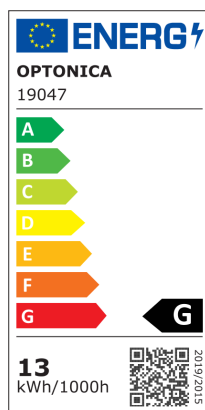

LED Lampe Suspendue 13W Noir Sable

Potenza

24W

Colore della luce

Stamps

Specifiche tecniche

Brand	Optonica	On/Off Cycles	25 000x
Product Code	PD13-A4	Instant On	0.1s
Power	24W	Material	ALU+Silica gel
Energy Consumption	24 kWh/1000h	Operating Frequency	50-60 Hz
Input voltage	AC175-265V	Temperature	-20°C / +40°C
Flux	1920 lm	Ra ≥	80
FLUX per watt	80 lm/W	Life span	25 000 Hours
IP	20	Lumen maintenance at end of service life	70%
Dimmable	No	Size of product	1050mm
Correlated Color Temperature	3000K	Items per pack	1
Light Color	Luce calda	Items per box	1
EAN Code	3801057190471	Color Of The Shell	Sand Black
Energy Efficiency Label	G	Warranty	2 Years
Beam angle	180°		