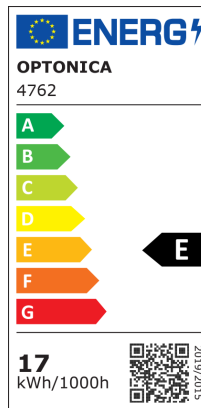

Striscia LED 2835 Non Impermeabile Edizione Professionale

Potenza

16.5W/m

Colore della luce

Luce naturale

Stamps

RoHS

-80

17
kWh/1000h

Specifiche tecniche

Brand	Optonica	On/Off Cycles	25 000x
Product Code	ST2835-A1	Instant On	0.2s
Power	16.5W/m	Material	Flex PCB
Energy Consumption	16.5/m kWh/1000h	Operating Frequency	50-60 Hz
Input voltage	DC12V	Temperature	-20°C / +40°C
Flux	1700 lm/m	Ra ≥	80
IP	20	Life span	25 000 Hours
Dimmable	Yes	LED Type	SMD
Correlated Color Temperature	4500K	LEDs/m	204
Light Color	Luce naturale	Roll	5 m
EAN Code	3800156647626	Lumen maintenance at end of service life	70%
Energy Efficiency Label	E	Gross weight	0,106 kg
Beam angle	120°	Net weight	0,091 kg
Power Factor	0.5	Warranty	2 Years