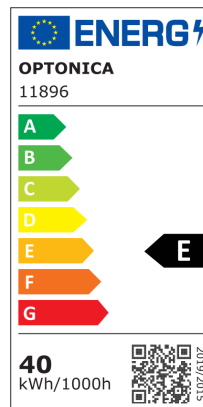

Lampadina LED E27 T120 40W

Potenza

40W

Colore della luce

Stamps

Specifiche tecniche

Brand	Optonica	Energy Efficiency Label	E
Product Code	SP45-A1	Beam angle	150°
Socket	E27	On/Off Cycles	25 000x
Power	40W	Instant On	0.2s
Energy Consumption	40 kWh/1000h	Operating Frequency	50-60 Hz
Input voltage	AC220-240V	Temperature	-20°C / +40°C
Flux	4000 lm	Ra ≥	80
FLUX per watt	100lm/W	Life span	25 000 Hours
IP	20	Lumen maintenance at end of service life	70%
Dimmable	No	Size of product	Φ119x191mm
Correlated Color Temperature	4000K	Items per pack	1
Light Color	Luce naturale	Items per box	20
Wattage Equivalent	290W	Material	Plastic+ALU
EAN Code	3801057118963	Warranty	2 Years