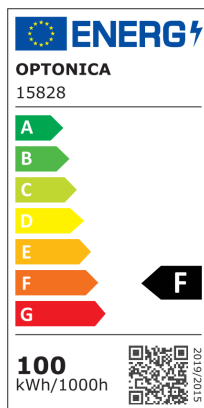

LED Proiettore SMD Corpo Nero con Cavo da 15 cm IP65

Potenza

100W

Colore della luce

Luce fredda

Stamps

100 kWh/1000h

Specifiche tecniche

Brand	Optonica	Operating Frequency	50-60 Hz
Product Code	FL100-B3	Temperature	-20°C / +40°C
Power	100W	Life span	25 000 Hours
Energy Consumption	100 kWh/1000h	Body Color	Black
Input voltage	AC180-265V	LED Type	SMD
Flux	9000 lm	Lumen maintenance at end of service life	70%
FLUX per watt	90lm/W	Size of product	250 x 175 x 33 mm
IP	65	Size of package	25.3x4x21cm
Dimmable	No	Size of Box	51.5x42x24cm
Correlated Color Temperature	6000K	Items per pack	1
Light Color	Luce fredda	Items per box	20
EAN Code	3801057158280	Material	ALU + Glass
Energy Efficiency Label	F	Cable	15 cm
Beam angle	120°	Gross weight	0,940 kg
On/Off Cycles	25 000x	Net weight	0,849 kg
Instant On	0.1s	Warranty	2 Years