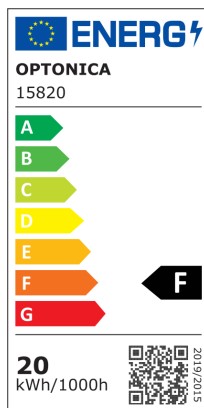

### LED Proiettore SMD Corpo Nero con Cavo da 15 cm IP65

Potenza

20W

Colore della luce

Luce naturale

Stamps

## Specifiche tecniche

Brand	Optonica	Operating Frequency	50-60 Hz
Product Code	FL20-B3	Temperature	-20°C / +40°C
Power	20W	Life span	25 000 Hours
Energy Consumption	20 kWh/1000h	Body Color	Black
Input voltage	AC180-265V	LED Type	SMD
Flux	1800 lm	Lumen maintenance at end of service life	70%
FLUX per watt	90lm/W	Size of product	120x112.5x27.5 mm
IP	65	Size of package	13x3.3x11.7cm
Dimmable	No	Size of Box	35.5x14x14cm
Correlated Color Temperature	4000K	Items per pack	1
Light Color	Luce naturale	Items per box	20
EAN Code	3801057158204	Material	ALU + Glass
Energy Efficiency Label	F	Cable	15 cm
Beam angle	120°	Gross weight	0,240 kg
On/Off Cycles	25 000x	Net weight	0,202 kg
Instant On	0.1s	Warranty	2 Years