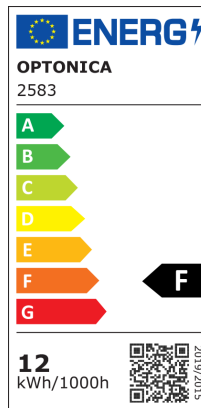

Downlight LED Sottile CCT Cambia Colore Dimmerabile

Potenza

12W

Colore della luce

Cambio colore
3000K -
6000K

Stamps

RoHS

-80

Specifiche tecniche

Brand	Optonica	On/Off Cycles	25 000x
Product Code	DL16-A7	Instant On	0.2s
Power	12W	Material	Aluminium
Energy Consumption	12 kWh/1000h	Operating Frequency	50-60 Hz
Input voltage	AC220-240V	Temperature	-20°C / +40°C
Flux	900 lm	Ra ≥	80
FLUX per watt	75lm/W	Life span	25 000 Hours
IP	44	Color Code	830-860
Dimmable	Yes	Lumen maintenance at end of service life	70%
Correlated Color Temperature	3000K-6000K	Size of product	φ170x32 mm
Light Color	Cambio colore 3000K - 6000K	Size of package	175x170x45 mm
Wattage Equivalent	75W	Size of Box	500x365x370 mm
EAN Code	3800156625839	Items per pack	1
Energy Efficiency Label	F	Items per box	40
Beam angle	100°	Gross weight	0,460 kg
Hole Size	φ155 mm	Net weight	0,300 kg
Power Factor	0.5	Warranty	3 Years