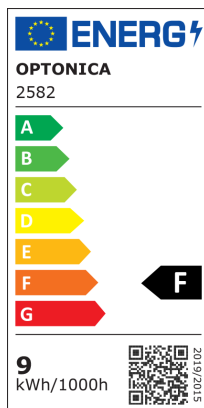

Downlight LED Sottile CCT Cambia Colore Dimmerabile

Potenza

9W

Colore della luce

Cambio colore
3000K -
6000K

Stamps

RoHS

-80

Specifiche tecniche

Brand	Optonica	On/Off Cycles	25 000x
Product Code	DL9-A7	Instant On	0.2s
Power	9W	Material	Aluminium
Energy Consumption	9 kWh/1000h	Operating Frequency	50-60 Hz
Input voltage	AC220-240V	Temperature	-20°C / +40°C
Flux	650 lm	Ra ≥	80
FLUX per watt	75lm/W	Life span	25 000 Hours
IP	44	Color Code	830-860
Dimmable	Yes	Lumen maintenance at end of service life	70%
Correlated Color Temperature	3000K-6000K	Size of product	φ115x32 mm
Light Color	Cambio colore 3000K - 6000K	Size of package	120x115x45 mm
Wattage Equivalent	43W	Size of Box	615x255x260 mm
EAN Code	3800156625822	Items per pack	1
Energy Efficiency Label	F	Items per box	50
Beam angle	100°	Gross weight	0,160 kg
Hole Size	φ105 mm	Net weight	0,121 kg
Power Factor	0.5	Warranty	3 Years