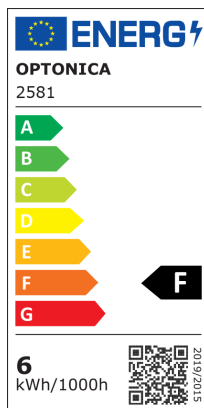

Downlight LED Sottile CCT Cambia Colore Dimmerabile

Potenza

6W

Colore della luce

Cambio colore
3000K -
6000K

Stamps

RoHS

-80

Specifiche tecniche

Brand	Optonica	On/Off Cycles	25 000x
Product Code	DL6-A7	Instant On	0.2s
Power	6W	Material	Aluminium
Energy Consumption	6 kWh/1000h	Operating Frequency	50-60 Hz
Input voltage	AC220-240V	Temperature	-20°C / +40°C
Flux	450 lm	Ra ≥	80
FLUX per watt	75lm/W	Life span	25 000 Hours
IP	44	Color Code	830-860
Dimmable	Yes	Lumen maintenance at end of service life	70%
Correlated Color Temperature	3000K-6000K	Size of product	φ115x32 mm
Light Color	Cambio colore 3000K - 6000K	Size of package	120x115x45 mm
Wattage Equivalent	30W	Size of Box	615x255x260 mm
EAN Code	3800156625815	Items per pack	1
Energy Efficiency Label	F	Items per box	50
Beam angle	100°	Gross weight	0,154 kg
Hole Size	φ105 mm	Net weight	0,120 kg
Power Factor	0.5	Warranty	3 Years