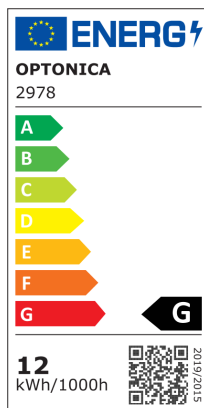

Mini pannello a LED Backlit Surface rotondo slim

Potenza

12W

Colore della luce

Luce fredda

Stamps

RoHS

-80

12
kWh/1000h

Specifiche tecniche

Brand	Optonica	Instant On	0.1s
Product Code	DL12-B1	Operating Frequency	50-60 Hz
Power	12W	Temperature	-20°C / +40°C
Energy Consumption	12 kWh/1000h	Ra ≥	80
Input voltage	AC85-265V	Life span	25 000 Hours
Flux	840 lm	Lumen maintenance at end of service life	70%
FLUX per watt	70lm/W	Size of product	Φ160x28mm
IP	20	Size of package	17.5x3.5x17.5cm
Dimmable	No	Size of Box	37.5x36x37cm
Correlated Color Temperature	6000K	Items per pack	1
Light Color	Luce fredda	Items per box	10
EAN Code	3800156629783	Material	Aluminium
Energy Efficiency Label	G	Gross weight	0,187 kg
Beam angle	120°	Net weight	0,139 kg
On/Off Cycles	25 000x	Warranty	2 Years