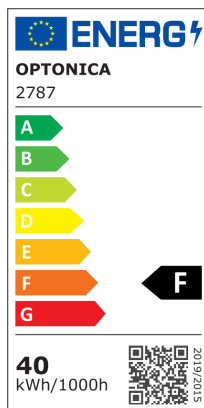

Pannello a LED 120x30cm Surface/Backlit (MOQ 4pcs/BOX)

Potenza

40W

Colore della luce

Luce naturale

Stamps

40
kWh/1000h

Specifiche tecniche

Brand	Optonica	Instant On	0.1s
Product Code	DL40-A3	Operating Frequency	50-60 Hz
Power	40W	Temperature	-20°C / +40°C
Energy Consumption	40 kWh/1000h	Ra ≥	80
Input voltage	AC220-240V	Life span	25 000 Hours
Flux	3600 lm	Lumen maintenance at end of service life	70%
FLUX per watt	90lm/W	Size of product	1200x300mm
IP	20	Size of Box	1265x235x375cm
Dimmable	No	Items per pack	NO BOX
Correlated Color Temperature	4000K	Items per box	4
Light Color	Luce naturale	Material	Aluminium
EAN Code	3800156627871	Gross weight	1,975 kg
Energy Efficiency Label	F	Net weight	1,625 kg
Beam angle	120°	Warranty	2 Years
On/Off Cycles	25 000x		