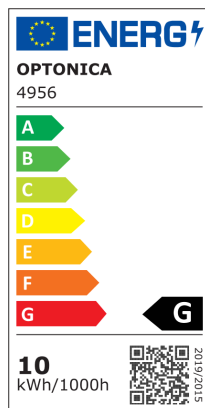

LED COB 288LED/m 220V Cubierta Lechosa 10W/m 50m/Rollo

Potencia

10W/m

Color de luz

 Blanco cálido

Stamps

Especificación técnica

Brand	Optonica
Product Code	ST228-A1
Power	10W/m
Energy Consumption	10 kWh/1000h
Input voltage	AC220V
Flux	700 lm/m
IP	65
Dimmable	Yes
Correlated Color Temperature	3000K
Light Color	Blanco cálido
EAN Code	3800156649569
Energy Efficiency Label	G
Beam angle	120°
On/Off Cycles	25 000x
Instant On	0.1s

Operating Frequency	50-60 Hz
Life span	25 000 Hours
LED Type	COB
Roll	50 m.
Lumen maintenance at end of service life	70%
Size of product	12x6 mm
Material	Flex PCB
Accessories	6546, 6547, 6548
Operating Temperature	-20°C/+40°C
Certificate	IP65, CE & RoHS
CRI	≥ 80
Cutting distance	1M
Gross weight	0,080 kg
Net weight	0,080 kg
Warranty	2 Years