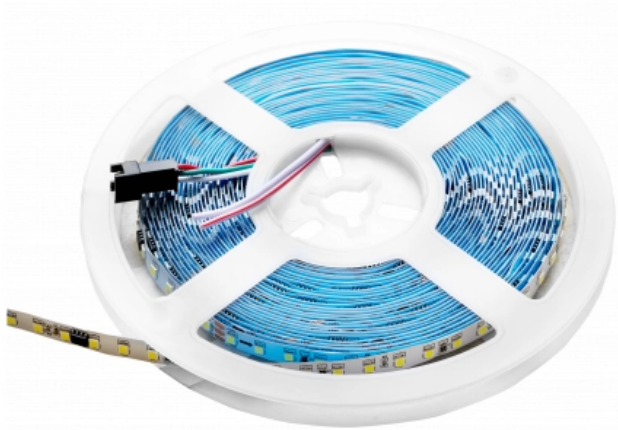

OPTONICA

**Striscia LED Effetto
Acqua Corrente
2835 120LED/m 24V
10W/m 4500K**

Potenza

- 10W/m

Colore della luce

Luce naturale

Stamps

Specifiche tecniche

Numero di catalogo	4940
Brand	Optonica
Product Code	ST120-A1
Power	10W/m
Energy Consumption	10 kWh/1000h
Input voltage	DC24V
Flux	950 lm/m
IP	20
Dimmable	Yes
Correlated Color Temperature	4500K
Light Color	Luce naturale
EAN Code	3800156649408
Energy Efficiency Label	F
Beam angle	120°

On/Off Cycles	25 000x
Instant On	0.1s
Operating Frequency	50-60 Hz
Life span	25 000 Hours
LED Type	SMD
Roll	10m
Lumen maintenance at end of service life	70%
Size of product	8x2.5 mm
Material	Flex PCB
Operating Temperature	-20°C/+40°C
Certificate	IP20; CE & RoHS
Gross weight	0,140 kg
Net weight	0,011 kg
Warranty	3 Years