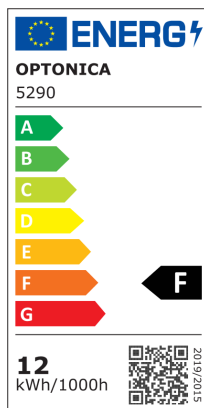

Proiettore per binario LED Magnetico M35 12W Corpo Bianco - Dimmerabile

Potenza

12W

Colore della luce

Stamps

RoHS

-80

12
kWh/1000h

Specifiche tecniche

Brand	Optonica	Operating Frequency	50-60 Hz
Product Code	LN12-A4	Temperature	-20°C / +40°C
Power	12W	Ra ≥	80
Energy Consumption	12 kWh/1000h	Life span	25 000 Hours
Input voltage	DC48V	Lumen maintenance at end of service life	70%
Flux	960lm	Size of product	φ65x130 mm
FLUX per watt	80 lm/W	Size of package	215x150x65mm
IP	20	Size of Box	470x345x450mm
Dimmable	Yes	Items per pack	1
Correlated Color Temperature	4000K	Items per box	30
Light Color	Luce naturale	Certificate	IP20; CE & RoHS
EAN Code	3800156652903	Gross weight	0,443 kg
Energy Efficiency Label	F	Net weight	0,3692 kg
Beam angle	15°	Series	M35
On/Off Cycles	25 000x	Warranty	2 Years
Material	ALU+PC		