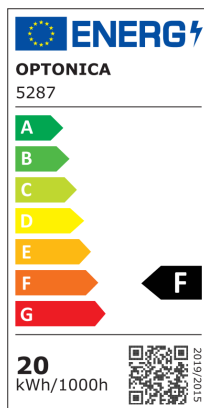

LED mágneses reflektor M35 20W 10 fej fehér - Dimmelhető

Putere

20W

Culoare deschisă

Warm white

Stamps

RoHS

-80

20
kWh/1000h

Specificatii tehnice

Brand	Optonica	Operating Frequency	50-60 Hz
Product Code	LN20-A4	Temperature	-20°C / +40°C
Power	20W	Ra ≥	80
Energy Consumption	20 kWh/1000h	Life span	25 000 Hours
Input voltage	DC48V	Lumen maintenance at end of service life	70%
Flux	1600 lm	Size of product	270x34x50.5
FLUX per watt	80 lm/W	Size of package	290x73x38mm
IP	20	Size of Box	405x335x255 mm
Dimmable	Yes	Items per pack	1
Correlated Color Temperature	3000K	Items per box	30
Light Color	Warm white	Material	Plastic+ALU
EAN Code	3800156652873	Certificate	IP20; CE & RoHS
Energy Efficiency Label	F	Gross weight	0,377 kg
Beam angle	24°	Net weight	0,3142 kg
On/Off Cycles	25 000x	Series	M35
Instant On	0.1s	Warranty	2 Years