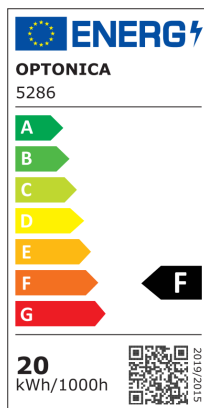

Proiettore per binario LED Magnetico M35 20W Corpo Bianco - Dimmerabile

Potenza

20W

Colore della luce

Stamps

RoHS

-80

20
kWh/1000h

Specifiche tecniche

Brand	Optonica	Material	ALU+PC
Product Code	LN20-A4	Operating Frequency	50-60 Hz
Power	20W	Temperature	-20°C / +40°C
Energy Consumption	20 kWh/1000h	Ra ≥	80
Input voltage	DC48V	Life span	25 000 Hours
Flux	1600 lm	Lumen maintenance at end of service life	70%
FLUX per watt	80 lm/W	Size of product	600x34x50.5 mm
IP	20	Size of package	73x38x610 mm
Dimmable	Yes	Size of Box	405x335x255 mm
Correlated Color Temperature	4000K	Items per pack	1
Light Color	Luce naturale	Items per box	30
EAN Code	3800156652866	Certificate	IP20; CE & RoHS
Energy Efficiency Label	F	Gross weight	0,393 kg
Beam angle	120°	Net weight	0,3275 kg
On/Off Cycles	25 000x	Series	M35
Instant On	0.1s	Warranty	2 Years