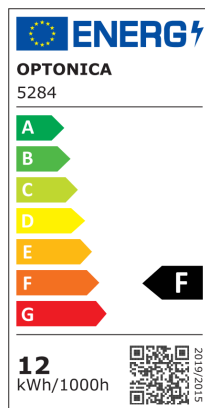

Proiettore per binario LED Magnetico M35 12W Corpo Bianco - Dimmerabile

Potenza

12W

Colore della luce

Luce naturale

Stamps

RoHS

-80

12
kWh/1000h

Specifiche tecniche

Brand	Optonica	Material	ALU+PC
Product Code	LN12-A4	Operating Frequency	50-60 Hz
Power	12W	Temperature	-20°C / +40°C
Energy Consumption	12 kWh/1000h	Ra ≥	80
Input voltage	DC48V	Life span	25 000 Hours
Flux	960lm	Lumen maintenance at end of service life	70%
FLUX per watt	80 lm/W	Size of product	300x34x50.5mm
IP	20	Size of package	320x73x38 mm
Dimmable	Yes	Size of Box	405x335x255 mm
Correlated Color Temperature	4000K	Items per pack	1
Light Color	Luce naturale	Items per box	30
EAN Code	3800156652842	Certificate	IP20; CE & RoHS
Energy Efficiency Label	F	Gross weight	0,378 kg
Beam angle	120°	Net weight	0,315 kg
On/Off Cycles	25 000x	Series	M35
Instant On	0.1s	Warranty	2 Years