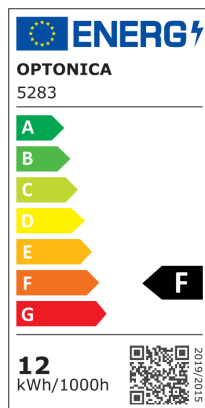

Proiettore per binario LED Magnetico M35 12W Corpo Bianco - Dimmerabile

Potenza

12W

Colore della luce

Luce calda

Stamps

RoHS

-80

12
kWh/1000h

Specifiche tecniche

Brand	Optonica	Material	ALU+PC
Product Code	LN12-A4	Operating Frequency	50-60 Hz
Power	12W	Temperature	-20°C / +40°C
Energy Consumption	12 kWh/1000h	Ra ≥	80
Input voltage	DC48V	Life span	25 000 Hours
Flux	960lm	Lumen maintenance at end of service life	70%
FLUX per watt	80 lm/W	Size of product	300x34x50.5mm
IP	20	Size of package	320x73x38 mm
Dimmable	Yes	Size of Box	405x335x255 mm
Correlated Color Temperature	3000K	Items per pack	1
Light Color	Luce calda	Items per box	30
EAN Code	3800156652835	Certificate	IP20; CE & RoHS
Energy Efficiency Label	F	Gross weight	0,378 kg
Beam angle	120°	Net weight	0,315 kg
On/Off Cycles	25 000x	Warranty	2 Years
Instant On	0.1s		