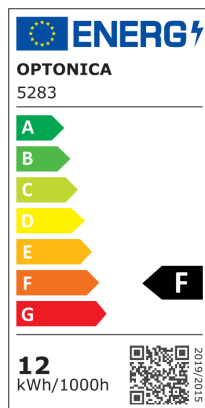

Proiettore per binario LED Magnetico M35 12W Corpo Bianco - Dimmerabile

Potenza

12W

Colore della luce

Stamps

RoHS

-80

Specifiche tecniche

Brand	Optonica	Material	ALU+PC
Product Code	LN12-A4	Operating Frequency	50-60 Hz
Power	12W	Temperature	-20°C / +40°C
Energy Consumption	12 kWh/1000h	Ra ≥	80
Input voltage	DC48V	Life span	25 000 Hours
Flux	960lm	Lumen maintenance at end of service life	70%
FLUX per watt	80 lm/W	Size of product	300x34x50.5mm
IP	20	Size of package	320x73x38 mm
Dimmable	Yes	Size of Box	405x335x255 mm
Correlated Color Temperature	3000K	Items per pack	1
Light Color	Luce calda	Items per box	30
EAN Code	3800156652835	Certificate	IP20; CE & RoHS
Energy Efficiency Label	F	Gross weight	0,378 kg
Beam angle	120°	Net weight	0,315 kg
On/Off Cycles	25 000x	Series	M35
Instant On	0.1s	Warranty	2 Years