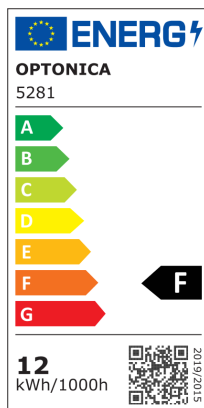

LED mágneses sínvilágítás M35 12W fekete - Dimmelhető

Putere

12W

Culoare deschisă

Warm white

Stamps

RoHS

-80

12
kWh/1000h

Specificatii tehnice

Brand	Optonica	Material	ALU+PC
Product Code	LN12-A4	Operating Frequency	50-60 Hz
Power	12W	Temperature	-20°C / +40°C
Energy Consumption	12 kWh/1000h	Ra ≥	80
Input voltage	DC48V	Life span	25 000 Hours
Flux	960lm	Lumen maintenance at end of service life	70%
FLUX per watt	80 lm/W	Size of product	φ65x130 mm
IP	20	Size of package	215x150x65mm
Dimmable	Yes	Size of Box	470x345x450mm
Correlated Color Temperature	3000K	Items per pack	1
Light Color	Warm white	Items per box	30
EAN Code	3800156652811	Certificate	IP20; CE & RoHS
Energy Efficiency Label	F	Gross weight	0,443 kg
Beam angle	15°	Net weight	0,3692 kg
On/Off Cycles	25 000x	Series	M35
Instant On	0.1s	Warranty	2 Years