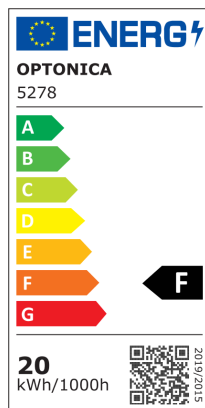

Proiettore per binario LED Magnetico M35 20W Corpo Nero - Dimmerabile

Potenza

20W

Colore della luce

Luce naturale

Stamps

RoHS

-80

20
kWh/1000h

Specifiche tecniche

Brand	Optonica	Operating Frequency	50-60 Hz
Product Code	LN20-A4	Temperature	-20°C / +40°C
Power	20W	Ra ≥	80
Energy Consumption	20 kWh/1000h	Life span	25 000 Hours
Input voltage	DC48V	Lumen maintenance at end of service life	70%
Flux	1600 lm	Size of product	600x34x50.5 mm
FLUX per watt	80 lm/W	Size of package	73x38x610 mm
IP	20	Size of Box	405x335x255 mm
Dimmable	Yes	Items per pack	1
Correlated Color Temperature	4000K	Items per box	30
Light Color	Luce naturale	Material	Plastic+ALU
EAN Code	3800156652781	Colors	Black
Energy Efficiency Label	F	Certificate	IP20; CE & RoHS
Beam angle	120°	Gross weight	0,666 kg
On/Off Cycles	25 000x	Net weight	0,584 kg
Instant On	0.1s	Warranty	2 Years