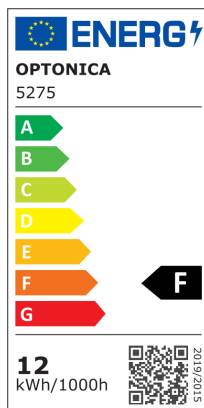

Proiettore per binario LED Magnetico M35 12W Corpo Nero - Dimmerabile

Potenza

12W

Colore della luce

Luce naturale

Stamps

RoHS

-80

12
kWh/1000h

Specifiche tecniche

Brand	Optonica	Temperature	-20°C / +40°C
Product Code	LN12-A4	Ra ≥	80
Power	12W	Life span	25 000 Hours
Energy Consumption	12 kWh/1000h	Lumen maintenance at end of service life	70%
Input voltage	DC48V	Size of product	300x34x50,5
Flux	960lm	Size of package	320x73x38mm
FLUX per watt	80 lm/W	Size of Box	40,5x33,5x25,5mm
IP	20	Items per pack	1
Dimmable	Yes	Items per box	30
Correlated Color Temperature	4000K	Material	ALU + PC
Light Color	Luce naturale	Colors	Black
EAN Code	3800156652750	Certificate	IP20; CE & RoHS
Energy Efficiency Label	F	Gross weight	0,378 kg
Beam angle	120°	Net weight	0,320 kg
On/Off Cycles	25 000x	Series	M35
Operating Frequency	50-60 Hz	Warranty	2 Years