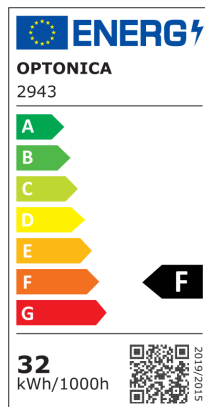

Plafoniera LED Colore Nero 18W CCT+RGB

Potenza

32W

Colore della luce

Stamps

Specifiche tecniche

Brand	Optonica	Operating Frequency	50-60 Hz
Product Code	PD32-A1	Temperature	-20°C / +40°C
Power	32W	Ra ≥	80
Energy Consumption	32 kWh/1000h	Life span	25 000 Hours
Input voltage	AC220-240V	Lumen maintenance at end of service life	70%
Flux	2560 lm	Size of product	Φ540x30mm
FLUX per watt	80 lm/W	Size of package	545x35x545mm
IP	20	Size of Box	565x200x565mm
Dimmable	Yes	Items per pack	1
Correlated Color Temperature	3000K-6000K	Items per box	5
Light Color	RGB + CCT	Material	Plastic+ALU
EAN Code	3800156629431	Color	Black
Energy Efficiency Label	F	Certificate	IP20; CE & RoHS
Beam angle	120°	Gross weight	2,179 kg
On/Off Cycles	25 000x	Net weight	1,822 kg
Instant On	0.1s	Warranty	2 Years