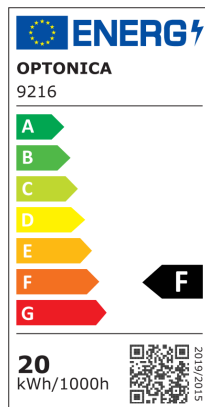

OPTONICA

DATASHEET

Luce Stradale LED PF>0.9

Potenza

20W

Colore della luce

Stamps

Specifiche tecniche

Brand	Optonica	Operating Frequency	50-60 Hz
Product Code	SL20-A9	Temperature	-20°C / +40°C
Power	20W	Ra ≥	80
Energy Consumption	20 kWh/1000h	Life span	35 000 Hours
Input voltage	AC220-240V	Color Code	727
Flux	2000 lm	Lumen maintenance at end of service life	70%
FLUX per watt	100lm/W	Size of product	128x438x88mm
IP	65	Items per pack	1
Dimmable	No	Items per box	10
Correlated Color Temperature	6000K	Color Of The Shell	Grey
Light Color	Luce fredda	Material	ALU+Glass
Wattage Equivalent	145W	Cable	30cm, 3x0.75mm ² black rubber cable
EAN Code	3800156692169	Chip	LUMILEDS 2835
Energy Efficiency Label	F	Glass	Lens
Beam angle	75x135°	Certificate	IP65, CE & RoHS
Hole Size	Ø 55mm	Gross weight	3,397 kg
On/Off Cycles	35 000x	Net weight	3,0882 kg