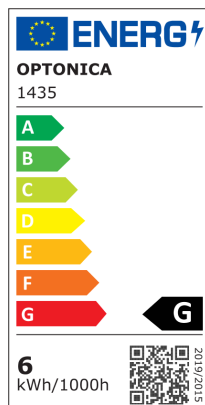

### LAMPADA A LED Forma Candela Fiamma E14 5.5W 450LM 175-256V

Potenza

5.5 W

Colore della luce

Luce fredda

Stamps

RoHS

-80

## Specifiche tecniche

Brand	Optonica	On/Off Cycles	25 000x
Product Code	SP6-A8	Instant On	0.1s
Socket	E14	Operating Frequency	50-60 Hz
Power	5.5 W	Temperature	-20°C / +40°C
Energy Consumption	5.5 kWh/1000h	Ra ≥	80
Input voltage	AC175-265V	Life span	25 000 Hours
Flux	450 lm	Lumen maintenance at end of service life	70%
FLUX per watt	82lm/W	Size of product	37x125 mm
IP	20	Size of package	135x40x40 mm
Dimmable	No	Size of Box	405x210x290 mm
Correlated Color Temperature	6000K	Items per pack	1
Light Color	Luce fredda	Items per box	100
EAN Code	3800156614352	Material	Plastic+ALU
Energy Efficiency Label	G	Gross weight	0,025 kg
Beam angle	200°	Net weight	0,015 kg
Power Factor	0.5	Warranty	2 Years
Power LED	5.5 W		