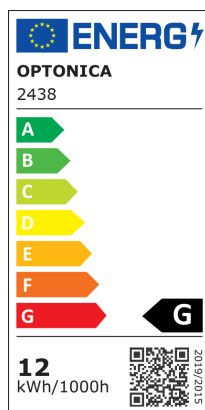

LED Модул За Вграждане Кръгъл

Мощност

12W

Цвят на светлината

Неутрална светлина

Stamps

Техническа Спецификация

Brand	Optonica	On/Off Cycles	25 000x
Product Code	DL12-A4	Instant On	0.2s
Power	12W	Material	Aluminium
Energy Consumption	12 kWh/1000h	Operating Frequency	50-60 Hz
Input voltage	AC 85-260V	Temperature	-20°C / +40°C
Flux	840 lm	Ra ≥	80
FLUX per watt	70lm/W	Life span	25 000 Hours
IP	20	Color Code	845
Dimmable	No	Lumen maintenance at end of service life	70%
Correlated Color Temperature	4500K	Size of product	Φ170x25 mm
Light Color	Неутрална светлина	Size of package	180x210x35 mm
Wattage Equivalent	96W	Size of Box	550x370x225 mm
EAN Code	3800156624382	Items per pack	1
Energy Efficiency Label	G	Items per box	30
Beam angle	120°	Gross weight	0,234 kg
Hole Size	Ø 160 mm	Net weight	0,186 kg
Power Factor	0.5	Warranty	2 Years
Power LED	12W		