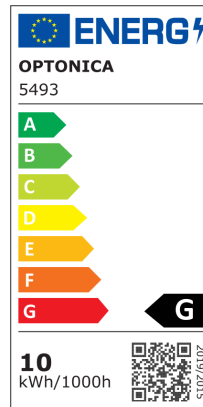

LUMINARIAS LINEALES LED magnetico MINI

Potencia

10W

Color de luz

Stamps

Especificación técnica

Brand	Optonica	Material	Aluminium
Product Code	M10-A1	Operating Frequency	50-60 Hz
Power	10W	Temperature	-20°C / +40°C
Input voltage	DC48V	Ra ≥	80
Flux	520 lm	Life span	25 000 Hours
FLUX per watt	52 lm/W	Lumen maintenance at end of service life	70%
IP	20	Size of product	32x11x240 mm
Dimmable	No	Size of package	70x30x280 mm
Correlated Color Temperature	3000K	Size of Box	365x300x270 mm
Light Color	Blanco cálido	Items per pack	1
EAN Code	3800156654938	Items per box	40
Energy Efficiency Label	G	Gross weight	0,166 kg
Beam angle	90°	Net weight	0,126 kg
On/Off Cycles	25 000x	Series	MM30
Instant On	0.1s	Warranty	2 Years