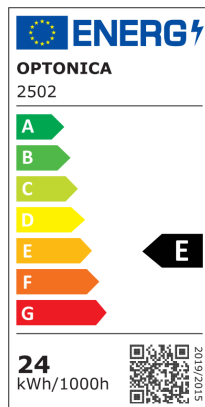

Plafoniera LED - Rotonda

Potenza

24W

Colore della luce

Cambio colore
3000K -
6000K

Stamps

Specifiche tecniche

Brand	Optonica	Instant On	0.1s
Product Code	DL24-B4	Operating Frequency	50-60 Hz
Power	24W	Temperature	-20°C / +40°C
Energy Consumption	24 kWh/1000h	Ra ≥	80
Input voltage	AC220-240V	Life span	25 000 Hours
Flux	2565 lm	Lumen maintenance at end of service life	70%
FLUX per watt	107 lm/W	Size of product	Φ280x51 mm
IP	54	Size of package	285x58x285 mm
Dimmable	No	Size of Box	615x300x310 mm
Correlated Color Temperature	3000K-6000K	Items per pack	1
Light Color	Cambio colore 3000K - 6000K	Items per box	10
EAN Code	3800156625020	Gross weight	0,894 kg
Energy Efficiency Label	E	Net weight	0,768 kg
Beam angle	120°	Warranty	2 Years
On/Off Cycles	25 000x		