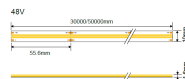

Striscia LED COB 48V 6W colore Milky - Rotolo da 20m

Colore della luce

Stamps

Specifiche tecniche

Brand	Optonica	Instant On	0.1s
Product Code	ST48-A2	Temperature	-20°C / +40°C
Input voltage	DC48V	Ra ≥	80
Flux	500 lm/m	LED Type	COB
FLUX per watt	83lm/W	LEDs/m	504
IP	67	Roll	20 m
Dimmable	Yes	Lumen maintenance at end of service life	70%
Correlated Color Temperature	6000K	Size of product	Strip - 10 mm / Product - 12 mm
Light Color	Luce fredda	Material	Flex PCB
EAN Code	3800156649378	Accessories	6539
Energy Efficiency Label	F	Gross weight	0,075 kg
Beam angle	120°	Net weight	0,0651 kg
On/Off Cycles	25 000x	Warranty	2 Years