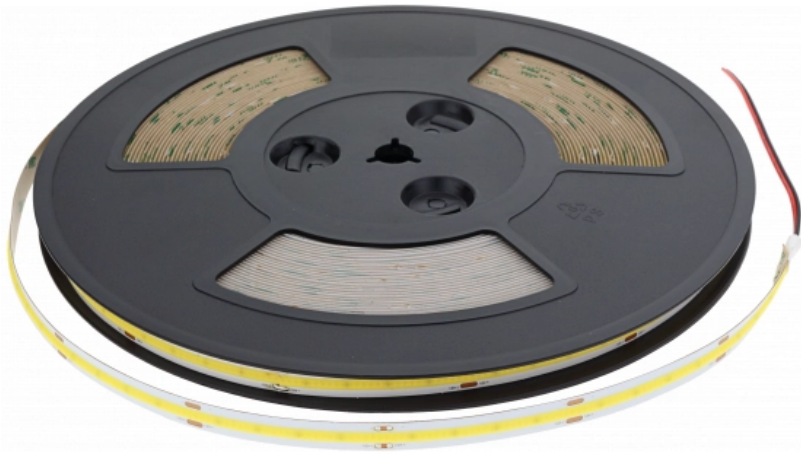

OPTONICA

Striscia LED COB 48V 6W - Rotolo da 25m

Colore della luce

Luce naturale

Stamps

Specifiche tecniche

Numero di catalogo	4935
Brand	Optonica
Product Code	ST48-A1
Input voltage	DC48V
Flux	630 lm
FLUX per watt	105
IP	20
Dimmable	Yes
Correlated Color Temperature	4500K
Light Color	Luce naturale
EAN Code	3800156649354
Energy Efficiency Label	E
Beam angle	120°
On/Off Cycles	25 000x
Instant On	0.1s
Temperature	-20°C / +40°C

Ra ≥	80
LED Type	COB
LEDs/m	504
Lumen maintenance at end of service life	70%
Size of product	10x25000mm
Material	Flex PCB
Gross weight	0,511 kg
Net weight	0,014 kg
Warranty	2 Years