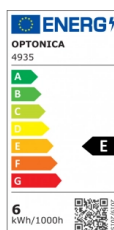

OPTONICA

Striscia LED COB 48V 6W - Rotolo da 25m

Colore della luce

Luce naturale

Stamps

Specifiche tecniche

Numero di catalogo	4935
Brand	Optonica
Product Code	ST48-A1
Input voltage	DC48V
Flux	630 lm
FLUX per watt	105
IP	20
Dimmable	Yes
Correlated Color Temperature	4500K
Light Color	Luce naturale
EAN Code	3800156649354
Energy Efficiency Label	E
Beam angle	120°
On/Off Cycles	25 000x
Instant On	0.1s
Temperature	-20°C / +40°C

Ra ≥	80
LED Type	COB
LEDs/m	504
Lumen maintenance at end of service life	70%
Size of product	10x25000mm
Material	Flex PCB
Gross weight	0,511 kg
Net weight	0,014 kg
Warranty	2 Years