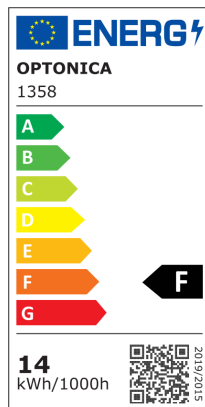

Lampadina LED E27 A60 14W

Potenza

14W

Colore della luce

Stamps

Specifiche tecniche

Brand	Optonica	Instant On	0.2s
Product Code	SP15-A6	Operating Frequency	50-60 Hz
Power	14W	Temperature	-20°C / +40°C
Energy Consumption	14 kWh/1000h	Ra ≥	80
Input voltage	AC220-240V	Life span	25 000 Hours
Flux	1380 lm	Weight of Product	85 gr.
FLUX per watt	99	Lumen maintenance at end of service life	70%
IP	20	Size of product	Φ65x120 mm
Dimmable	No	Size of package	60x60x118
Correlated Color Temperature	4000K	Size of Box	630x320x255 mm
Light Color	Luce naturale	Items per pack	1
EAN Code	3800156613584	Items per box	100
Energy Efficiency Label	F	Material	Plastic+ALU
Beam angle	270°	Gross weight	0,048 kg
Power Factor	0.5	Net weight	0,037 kg
On/Off Cycles	25 000x	Warranty	2 Years