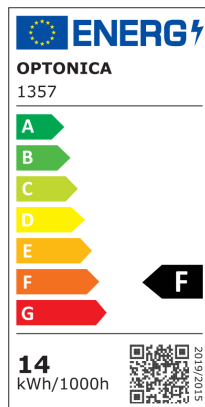

Lampadina LED E27 A60 14W

Potenza

14W

Colore della luce

● Luce fredda

Stamps

Specifiche tecniche

Brand	Optonica	Instant On	0.2s
Product Code	SP15-A6	Operating Frequency	50-60 Hz
Power	14W	Temperature	-20°C / +40°C
Energy Consumption	14 kWh/1000h	Ra ≥	80
Input voltage	AC220-240V	Life span	25 000 Hours
Flux	1380 lm	Lumen maintenance at end of service life	70%
FLUX per watt	99	Size of product	Φ65x120 mm
IP	20	Size of package	60x60x118
Dimmable	No	Size of Box	630x320x255 mm
Correlated Color Temperature	6000K	Items per pack	1
Light Color	Luce fredda	Items per box	100
EAN Code	3800156613577	Material	Plastic+ALU
Energy Efficiency Label	F	Gross weight	0,048 kg
Beam angle	270°	Net weight	0,037 kg
Power Factor	0.5	Warranty	2 Years
On/Off Cycles	25 000x		