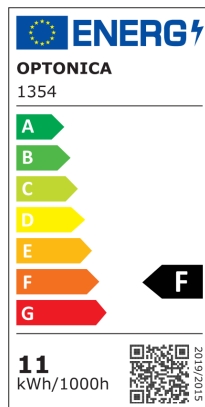

Lampadina LED E27 A60

Potenza

10.5
W

Colore della luce

 Luce fredda

Stamps

Specifiche tecniche

Brand	Optonica	Instant On	0.1s
Product Code	SP11-A1	Material	ALU+PC
Power	10.5 W	Operating Frequency	50-60 Hz
Energy Consumption	10.5 kWh/1000h	Temperature	-20°C / +40°C
Input voltage	AC220-240V	Ra ≥	80
Flux	1055 lm	Life span	25 000 Hours
FLUX per watt	95 lm/W	Lumen maintenance at end of service life	70%
IP	20	Size of product	φ60x108 mm
Dimmable	No	Size of package	60x60x105 mm
Correlated Color Temperature	6000K	Size of Box	630x320x230 mm
Light Color	Luce fredda	Items per pack	1
EAN Code	3800156613546	Items per box	100
Energy Efficiency Label	F	Gross weight	0,043 kg
Beam angle	270°	Net weight	0,031 kg
On/Off Cycles	25 000x	Warranty	2 Years