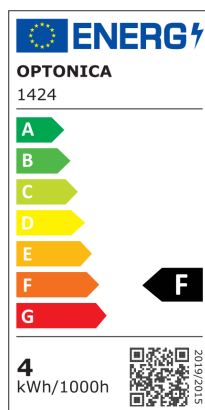

Candela LED E14 C37

Potenza

3.7 W

Colore della luce

Stamps

Specifiche tecniche

Brand	Optonica	On/Off Cycles	25 000x
Product Code	SP4-A5	Instant On	0.2s
Socket	E14	Material	ALU+PC
Power	3.7 W	Operating Frequency	50-60 Hz
Energy Consumption	3.7 kWh/1000h	Temperature	-20°C / +40°C
Input voltage	AC220-240V	Ra ≥	80
Flux	320 lm	Life span	25 000 Hours
FLUX per watt	86lm/W	Lumen maintenance at end of service life	70%
IP	20	Size of product	37x100 mm
Dimmable	No	Size of package	110x40x40 mm
Correlated Color Temperature	2700K	Size of Box	405x210x235 mm
Light Color	Luce calda	Items per pack	1
EAN Code	3800156614246	Items per box	100
Energy Efficiency Label	F	Gross weight	0,021 kg
Beam angle	180°	Net weight	0,015 kg
Power Factor	0.5	Warranty	2 Years