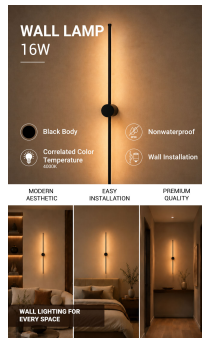

Luce da Parete LED 16W

Potenza

16W

Colore della luce

Stamps

Specifiche tecniche

Brand	Optonica	On/Off Cycles	100 000x
Power	16W	Instant On	0.1s
Energy Consumption	16 kWh/1000h	Material	Aluminium
Input voltage	AC220-240V	Temperature	-20°C / +40°C
Flux	1120 lm	Life span	25 000 Hours
IP	20	Color Code	842
Dimmable	No	Body Color	Black
Correlated Color Temperature	4000K	Lumen maintenance at end of service life	70%
Light Color	Luce naturale	Size of product	Ø 60 x 810 x 105 mm
EAN Code	3800156620933	Gross weight	0,443 kg
Energy Efficiency Label	G	Net weight	0,313 kg
Beam angle	90°	Warranty	2 Years