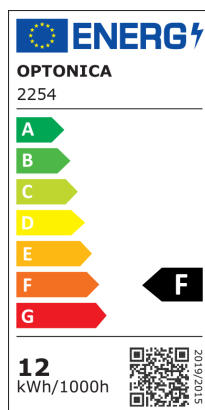

OPTONICA

DATASHEET

Pannello quadrato a superficie LED

Potenza

12W

Colore della luce

Stamps

Specifiche tecniche

Brand	Optonica	On/Off Cycles	25 000x
Product Code	DL12-A1	Instant On	0.2s
Power	12W	Material	Aluminium
Energy Consumption	12 kWh/1000h	Operating Frequency	50-60 Hz
Input voltage	AC180-260V	Temperature	-20°C / +40°C
Flux	960lm	Ra \geq	80
FLUX per watt	80lm/W	Life span	25 000 Hours
IP	20	Color Code	828
Dimmable	No	Lumen maintenance at end of service life	70%
Correlated Color Temperature	2800K	Size of product	170x170x35 mm
Light Color	Luce calda	Size of package	180x175x40 mm
Wattage Equivalent	96W	Items per pack	1
EAN Code	3800156622548	Items per box	30
Energy Efficiency Label	F	Gross weight	0,340 kg
Beam angle	120°	Net weight	0,299 kg
Power Factor	0.5	Warranty	2 Years