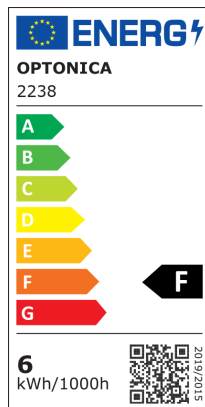

Pannello quadrato a superficie LED

Potenza

6W

Colore della luce

Stamps

Specifiche tecniche

Brand	Optonica	Instant On	0.2s
Product Code	DL6-A1	Material	Aluminium
Power	6W	Operating Frequency	50-60 Hz
Energy Consumption	6 kWh/1000h	Temperature	-20°C / +40°C
Input voltage	AC180-260V	Ra ≥	80
Flux	480 lm	Life span	25 000 Hours
FLUX per watt	80lm/W	Color Code	828
IP	20	Lumen maintenance at end of service life	70%
Dimmable	No	Size of product	120x120x35 mm
Correlated Color Temperature	2800K	Size of package	130x125x40 mm
Light Color	Luce calda	Size of Box	460x270x275 mm
Wattage Equivalent	56W	Items per pack	1
EAN Code	3800156622388	Items per box	40
Energy Efficiency Label	F	Gross weight	0,240 kg
Beam angle	120°	Net weight	0,210 kg
Power Factor	0.5	Warranty	2 Years
On/Off Cycles	100 000x		