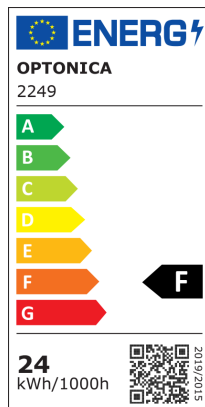

OPTONICA

DATASHEET

LED Панел Кръгъл

Мощност

24W

Цвят на светлината

Неутрална светлина

Stamps

Техническа Спецификация

Brand	Optonica	On/Off Cycles	25 000x
Product Code	DL24-A1	Instant On	0.2s
Power	24W	Material	Aluminium
Energy Consumption	24 kWh/1000h	Operating Frequency	50-60 Hz
Input voltage	AC180-260V	Temperature	-20°C / +40°C
Flux	1920 lm	Ra ≥	80
FLUX per watt	80lm/W	Life span	25 000 Hours
IP	20	Color Code	845
Dimmable	No	Lumen maintenance at end of service life	70%
Correlated Color Temperature	4500K	Size of product	Φ300x38 mm
Light Color	Неутрална светлина	Size of package	310x305x41 mm
Wattage Equivalent	192W	Size of Box	470x320x320 mm
EAN Code	3800156622494	Items per pack	1
Energy Efficiency Label	F	Items per box	10
Beam angle	120°	Gross weight	0,690 kg
Power Factor	0.5	Net weight	0,590 kg
Power LED	24W	Warranty	2 Years