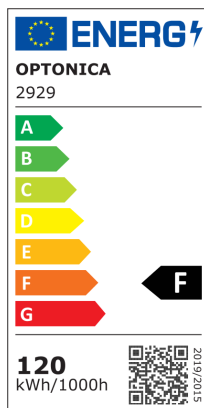

Luce da Soffitto LED Quadrata 60x2W con Telecomando

Potenza

120W

Colore della luce

Cambio colore
3000K -
6000K

Stamps

RoHS

-80

Specifiche tecniche

Brand	Optonica	Instant On	0.1s
Product Code	DL120-A2	Material	Plastic
Power	120W	Operating Frequency	50-60 Hz
Energy Consumption	120 kWh/1000h	Temperature	-20°C / +40°C
Input voltage	AC: 175-260V	Ra ≥	80
Flux	7200 lm	Life span	25 000 Hours
FLUX per watt	60lm/W	Body Color	Sandy White
IP	20	LED Type	2835 SMD
Dimmable	No	Lumen maintenance at end of service life	70%
Correlated Color Temperature	3000K-6000K	Size of product	φ500x50 mm
Light Color	Cambio colore 3000K - 6000K	Size of package	560x120x560 mm
Wattage Equivalent	480W	Size of Box	620x570x575 mm
EAN Code	3800156629295	Items per pack	1
Energy Efficiency Label	G	Items per box	5
Beam angle	120°	Gross weight	5,000 kg
Power Factor	0.9	Net weight	4,500 kg
On/Off Cycles	25 000x	Warranty	2 Years