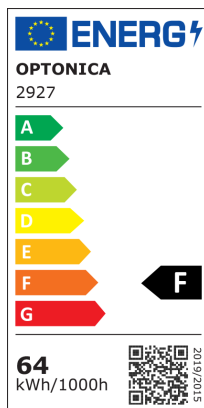

Luce da Soffitto LED Corpo Bianco - Quadrato

Potenza

64W

Colore della luce

Luce naturale

Stamps

RoHS

-80

64
kWh/1000h

Specifiche tecniche

Brand	Optonica	Material	Plastic
Product Code	PD64-A2	Operating Frequency	50-60 Hz
Power	64W	Temperature	-20°C / +40°C
Energy Consumption	64 kWh/1000h	Ra ≥	80
Input voltage	AC: 175-260V	Life span	25 000 Hours
Flux	4800 lm	Color Code	845
FLUX per watt	75lm/W	Body Color	White
IP	20	LED Type	5630 SMD
Dimmable	No	Lumen maintenance at end of service life	70%
Correlated Color Temperature	4500K	Size of product	600x600 mm
Light Color	Luce naturale	Size of package	650x60x650 mm
Wattage Equivalent	270W	Size of Box	660x380x665 mm
EAN Code	3800156629271	Items per pack	1
Energy Efficiency Label	F	Items per box	6
Beam angle	120°	Gross weight	3,512 kg
Power Factor	0.9	Net weight	3,030 kg
On/Off Cycles	25 000x	Warranty	2 Years